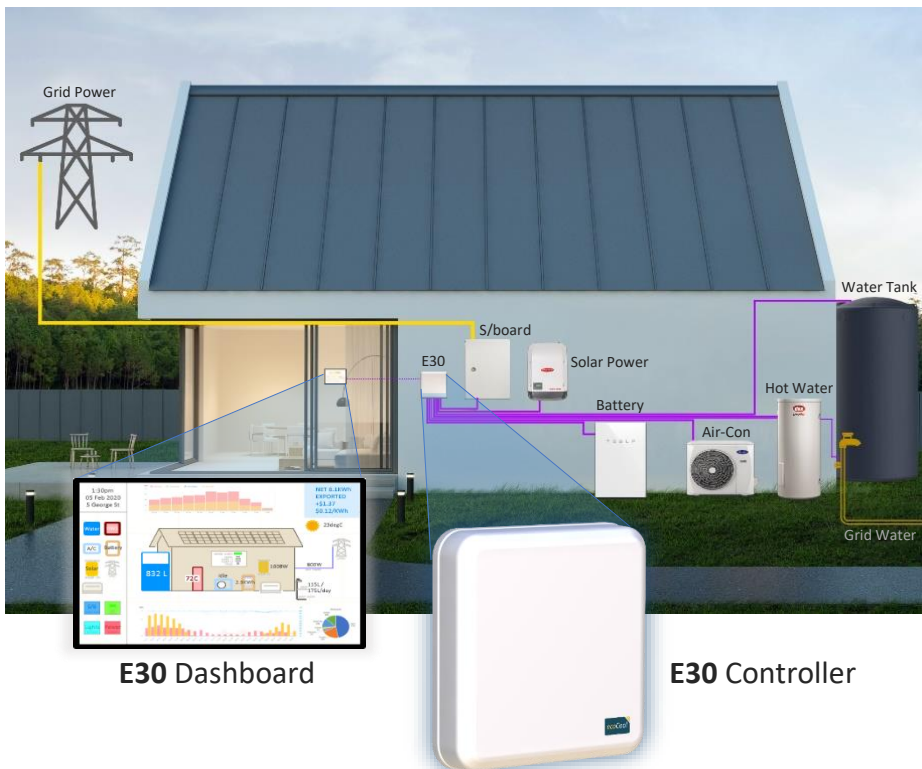

E30: Visualise Energy Flows

ecoCool sells Sustainability technologies, and our vision is a *Sustainable Revolution*[®]. Our Energy Flow Dashboard™ fuses energy flows in your home onto a visual display, allowing you perfect visibility of your energy. Control your air conditioning, energy use and costs.

The tablet-sized E30 Energy Flow Dashboard™ & Controller – links to household systems like switchboard, solar, battery, air-conditioning, drinking water, grid & smart appliances, for ‘energy visibility’, programming and AI decision-making.

The E30 brings savvy, intuitive engineering analysis of energy in residences, particularly the solar-battery-air-water equation, to a visual dashboard, allowing the least technical savvy to be consummate energy managers of the home or business.